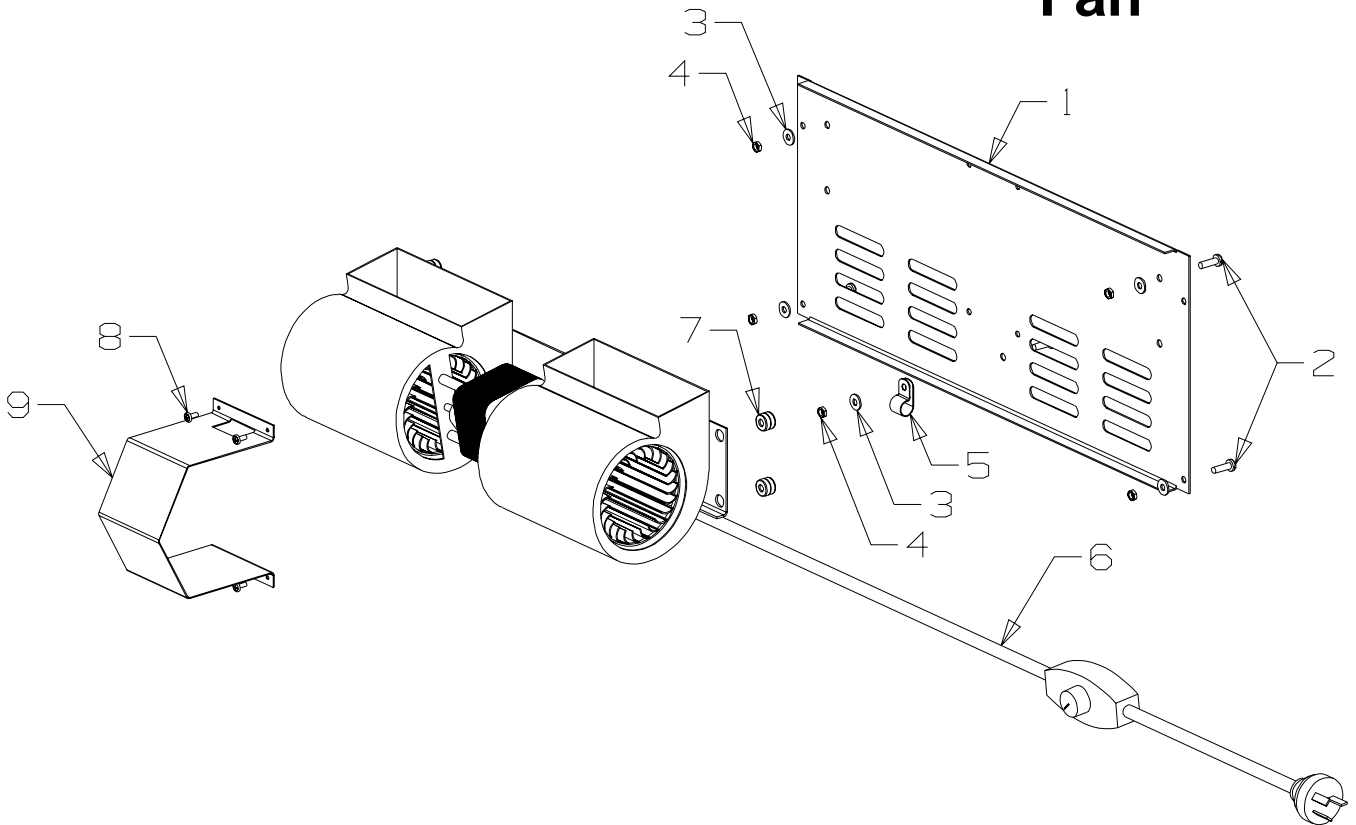

Bold Text = Assembly
Indented Bullet Points = Item included in Assembly

Double Speed Fan

Part No. 987363

Item No	Part No	Description	Qty	Item No	Part No	Description	Qty
1	987180	Panel-Pedestal Back - Black	1	7	503671	Grommet 14 OD x 6 ID	4
2	501580	Screw, Pan M5 x 16	5	8	501110	Screw; S/T 6 x .25	4
3	500848	Washer; Flat 3/16" x .5	5	9	987187	Cover-Fan Motor	1
4	501856	Nut, M5 Hex	5			NOT ILLUSTRATED	
5	586551	Clamp-Cable Utilux	1				
6	787125	Fan-3 Speed Double End - Incl. Cord Switch	1		503054	Tie-Nylon Cable	1