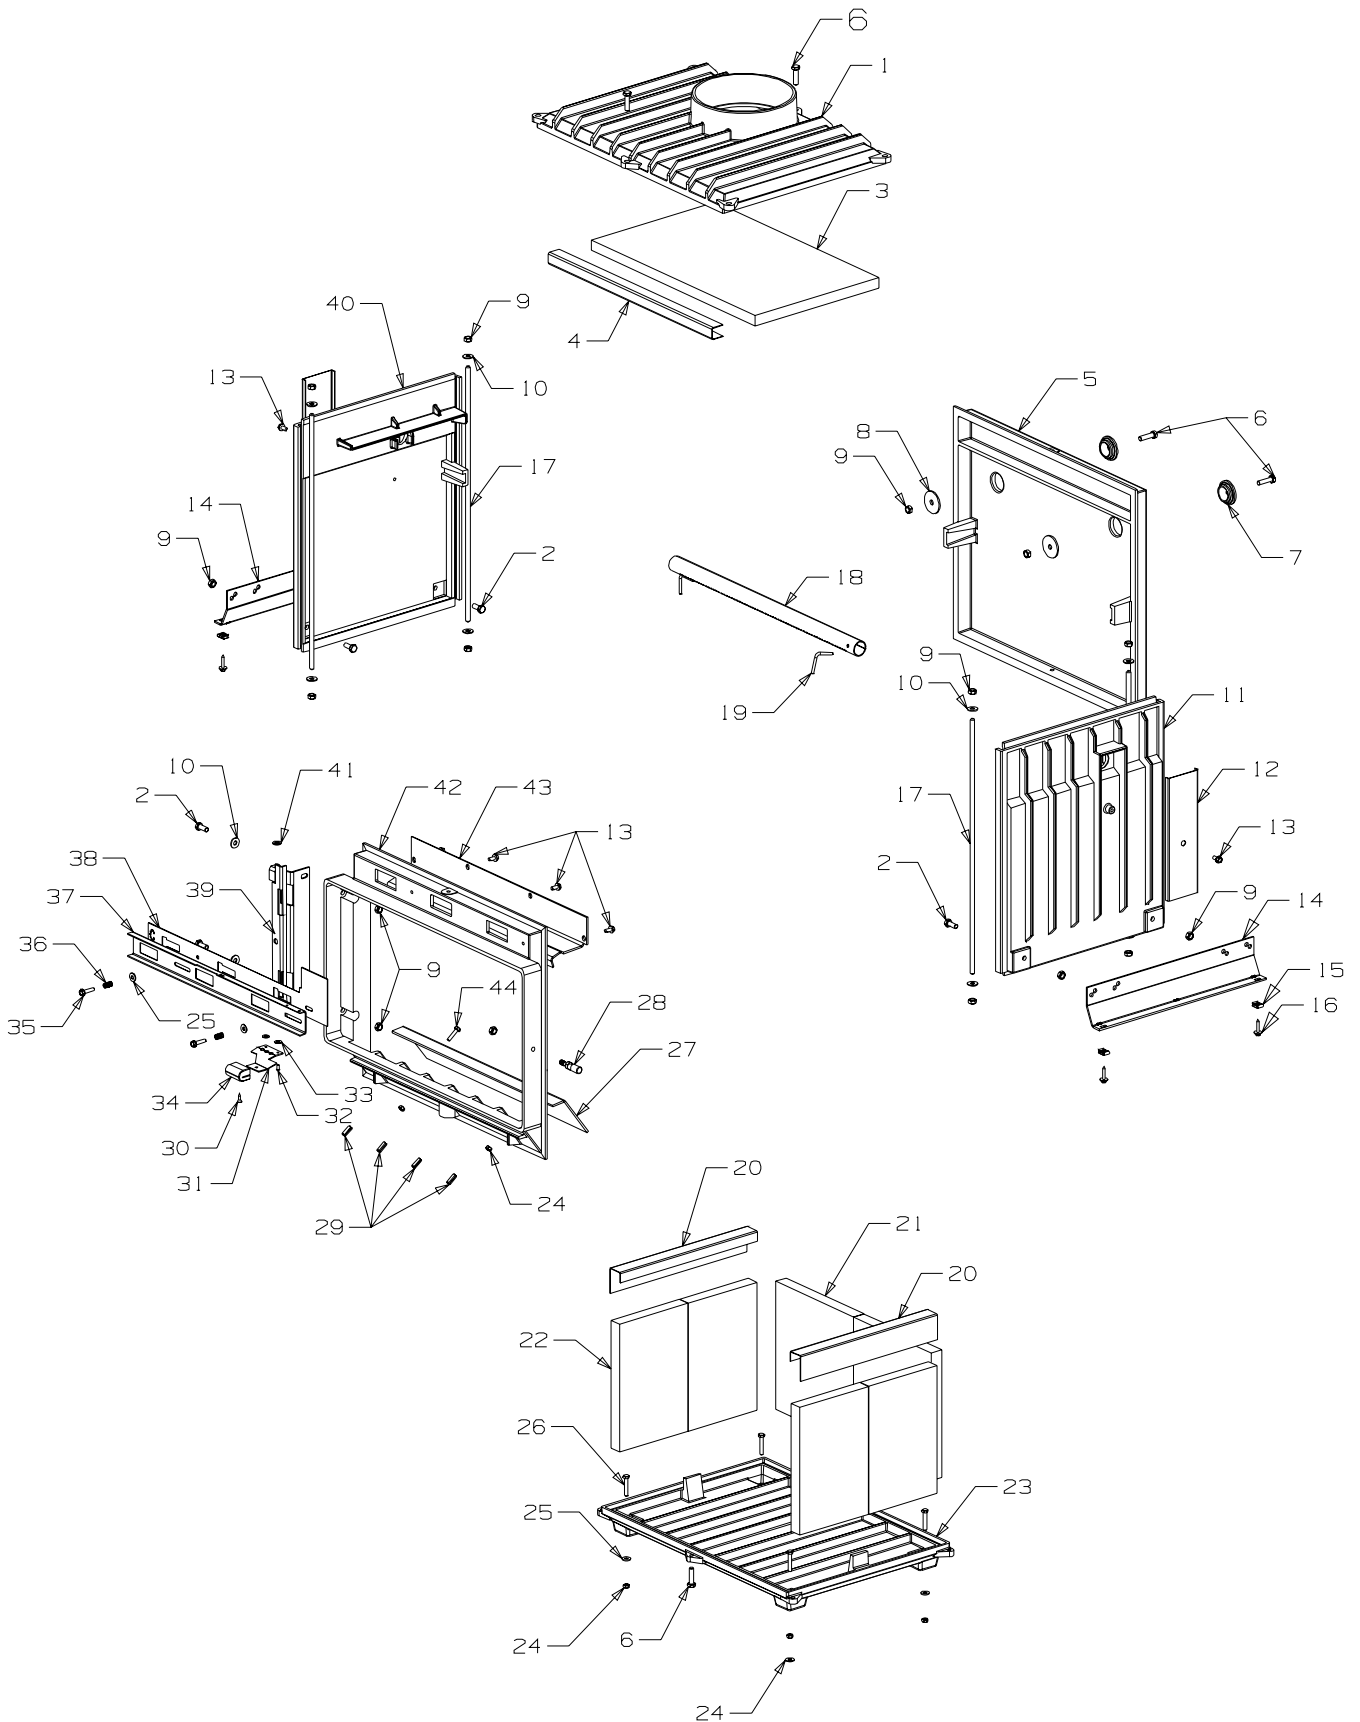

Item No	Part No	Description	Qty	Item No	Part No	Description	Qty
1	795544	Firebox-Top	1	22	987375	Brick-Fire, Side (pack of 2)	
2	501597	Screw, Set M8 x 20 Hex	6			- 160mm x 250mm x 25mm	
3	787109	Board-Firebox Top (1 pack)			987146	•Channel-Brick Retainer	2
		- 20mm x 290mm x 470mm	1	23	987304	Firebox-Bottom	1
4	993048	•Channel-Baffle Reinforcer	1	24	501682	Nut, M6 Hex	21
•	987373	Board-Firebox Top (5 pack)		25	500374	Washer, Flat 1/4"	6
		- 20mm x 290mm x 470mm	1	26	501815	Screw, Set M6 x 35	8
4	993048	•Channel-Baffle Reinforcer	5	27	986720	Plate-Base Inner	1
5	987303	Firebox-Back	1	28	594520	Pin-Door Latch	1
	984090	Plug Assy - 34mm Dia	2	29	503008	Pin, Tension 8.0 x 20	4
6	501685	• Screw, Set M8 x 30 (2)	6	30	503792	Screw; Csk No. 8 x 1/2"	1
7		NOT AVAILABEL		31	986166	Extension-Slide, Air Inlet	1
8	502093	• Washer, Flat 8 x 42 x 3.0	2	32	586167	Rivet-Pop 4.0 Dia x 4.8	8
9	501602	• Nut, M8 Hex (2)	22	33	500848	Washer, Flat 3/16" x .5	4
10	501606	Washer, Flat 8 x 19 x 1.6	10	34	986162	Knob-Air Control	1
11	787107	Firebox-Side, RH	1	35	503336	Screw, S/T M6 x 25	2
12	786146	Cover-Secondary Air	2	36	585223	Spring-Compression,	
13	503003	Screw; S/T 1/4" x .5 Hex	6			Air Inlet	2
14	987123	Bracket-Mounting	2	37	987155	Slide-Air Inlet 20 x 50	1
15	503388	Nut-Spire	6	38	993064	Plate-Meter, Back "C" - NZ	1
16	503459	Screw, S/T 12 x 25	6		987178	Plate-Meter, Back 5 ID Holes	
17	587108	Rod-Tie, M8	4			- AUST	1
18	987591	Tube-Secondary Air,			993091	Plate-Meter, Back	
		- 65 x 3.5 S/S	1			- Overnight Burn - NZ	1
19	586439	Pin-Retaining,		39	993007	Hinge Assy	1
		Secondary Air Tube	1	40	787100	Firebox-Side, LH	1
20	987146	Channel-Brick Retainer	3	41	006025	Washer, Flat 5/16"	1
21	787112	Brick-Fire, Back (pack of 2)		42	795558	Firebox-Front	1
		- 223mm x 250mm x 25mm	1	43	787138	Deflector-Primary Air	1
				44	501963	Screw, Set M6 x 25 Hex	2

Bold Text = Assembly
Indented Bullet Points = Item included in Assembly