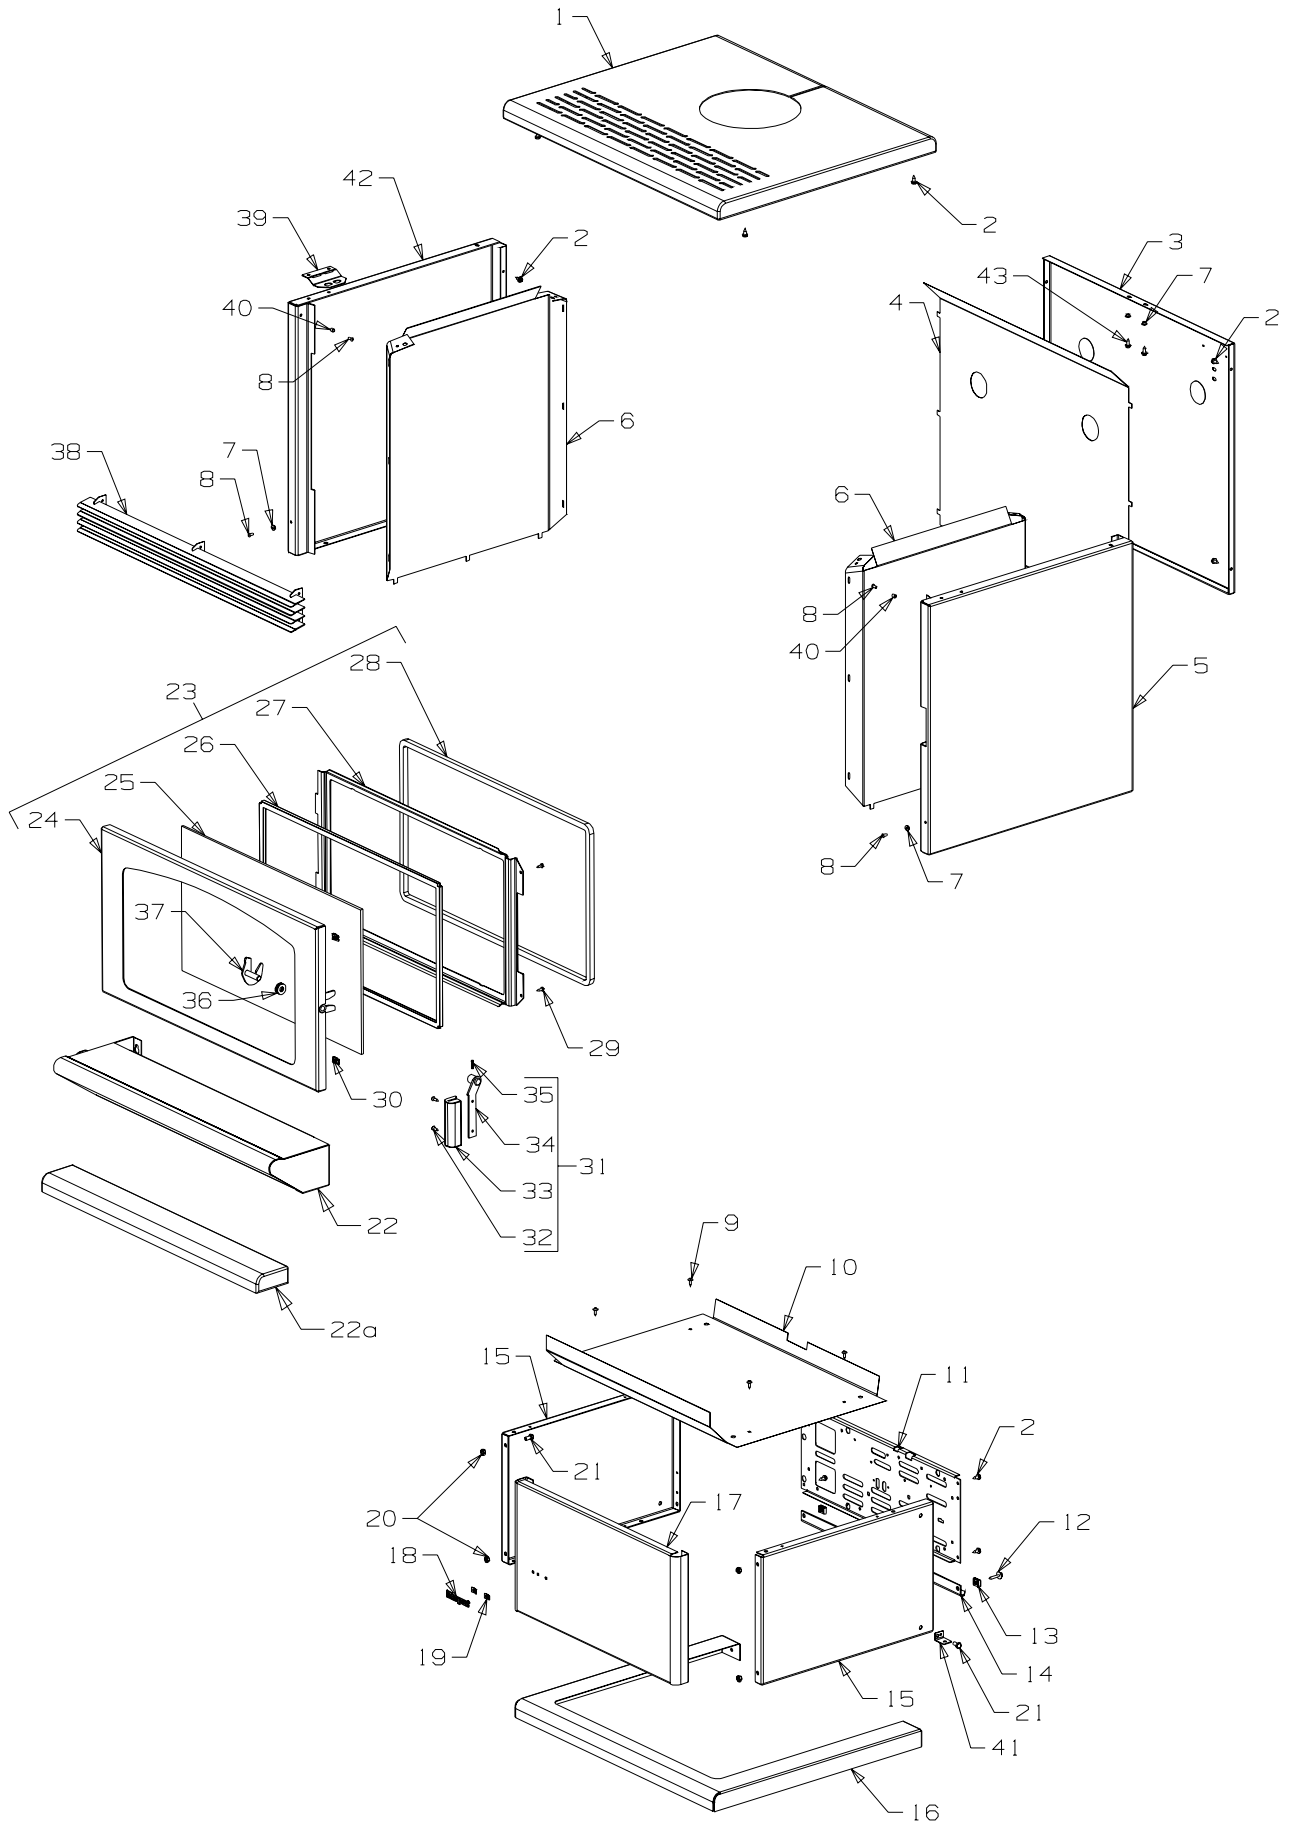

Item No	Part No	Description	Qty	Item No	Part No	Description	Qty
1	793072	Panel-Top - Black	1	22a	987252	Shelf-Ash - Black - NZ	1
2	503259	Screw; S/T 10 x .4	14	23	793045	Door Assy, Complete - Black	1
3	987323	Panel-Rear - Black	1				
4	987120	Heatshield-Back	1	24	793066	• Panel-Door - Black	1
5	793068	Panel-Side, RH - Black	1	25	793031	• Glass - 5 x 548 x 293	1
6	987121	Heatshield-Side	2	26	793043	• Tape-Door, Flat 3 x 20	1
7	986149	Spacer-Front Panel	4	27	994516	• Retainer-Glass	1
8	586167	Rivet-Pop 4.0 Dia x 4.8	8	28	793042	• Rope-Door, Round	1
9	503005	Screw; Pan No.10 x 1/2"	4	29	501480	• Screw, S/T 8 x .5	4
10	994503	Heatshield-Bottom	1	30	503001	• Nut-Spire	4
11	791150	Pedestal-Back - Black	1	31	793044	Handle Assy-Door	1
12	503459	Screw, S/T 12 x 25	6	32	503004	• Screw; Csk No. 8 x 5/8"	2
13	503388	Nut-Spire	6	33	586161	• Handle-Door	1
14	995612	Bracket-Seismic Restraint	2	34	986605	• Handle-Assy	1
15	993073	Pedestal-Sides - Black	1	35	503006	• Pin, Tension 4.0 x 16	1
16	993095	Foot Assy - Black	1	36	501704	• Washer, Flat 10 x 21 x 1.6	4
	987156	• Panel-Pedestal, Foot	1	37	993038	• Latch-Door Assy, 10mm	1
	993096	• Trim-Foot - Black	1	38	986327	Grille-4 Louvre - Black	1
17	993074	Pedestal-Front - Black	1	39	986147	Brace-Side Panel	1
18	584581	• Badge	1	40	986148	Spacer-Grille	2
19	503381	• Push Fix Spire	2	41	986413	Bracket-Seismic Restraint	2
20	501682	Nut, M6 Hex	21	42	793067	Panel-Side, LH - Black	1
21	501959	Screw, Set M6 x 12 Hex	4	43	503704	Screw, S/T 8 x .5	2
22	793084	Panel-Front - Black - Aust	1				

Bold Text = Assemblies
Bulleted Text = Items included in Assemblies