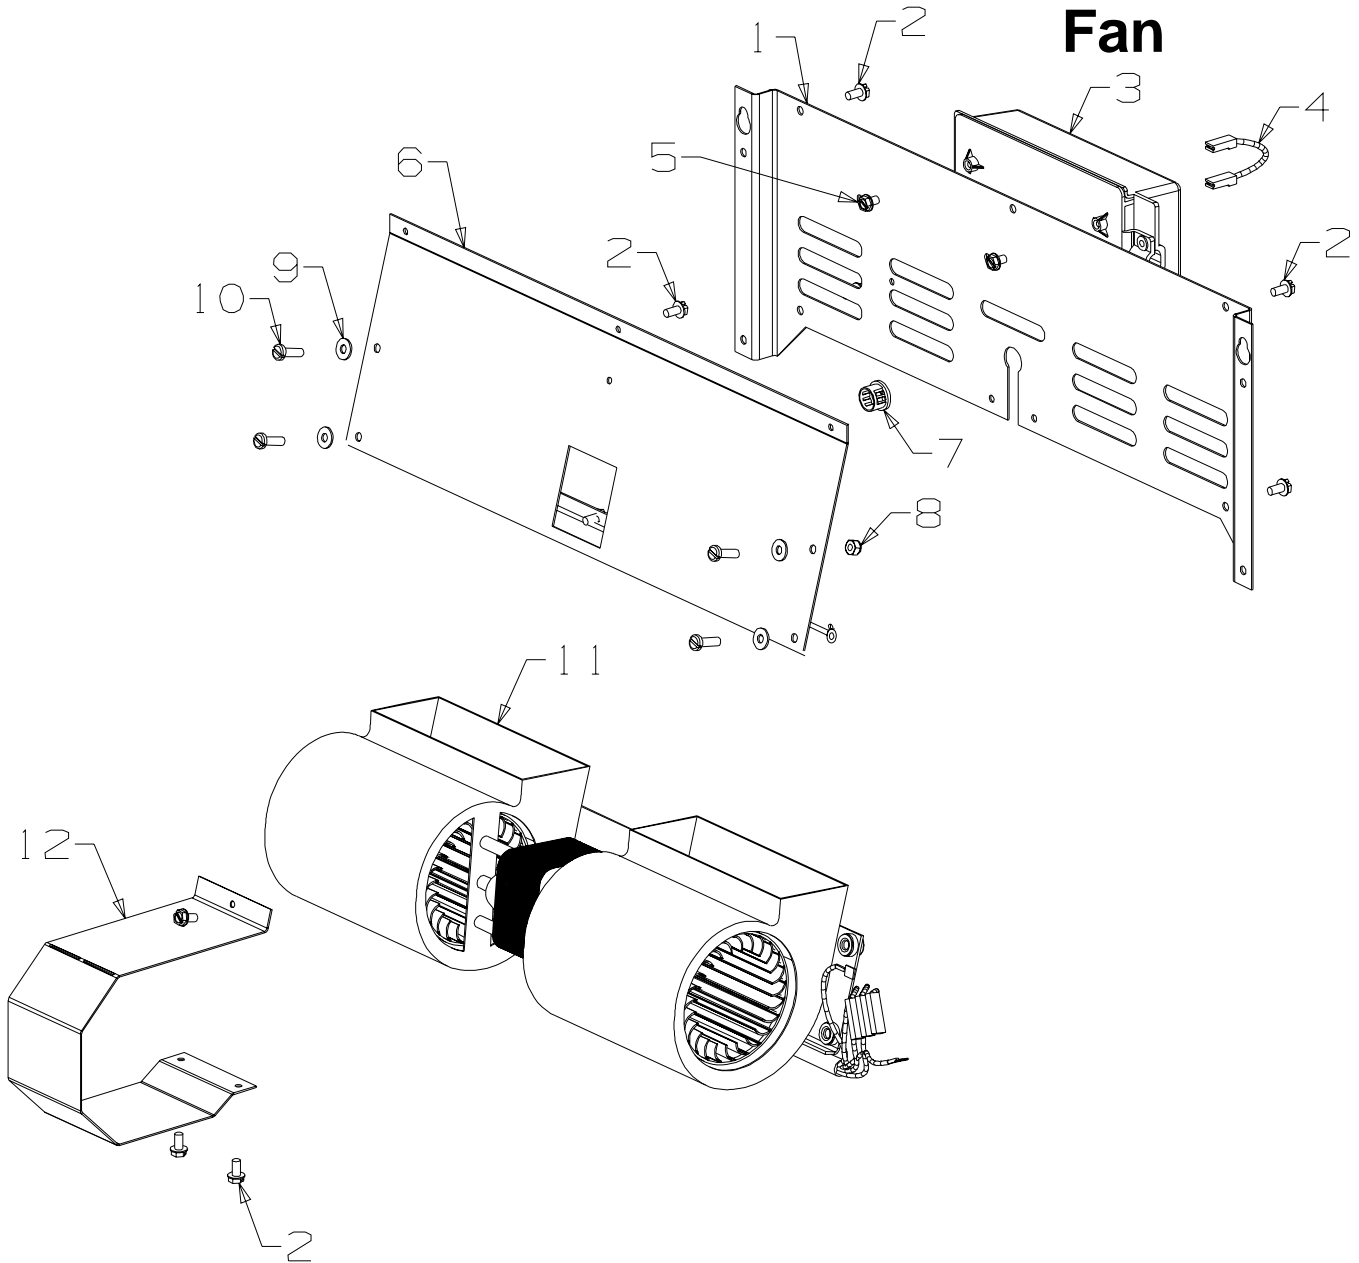

Bold Text = Assembly
Indented Bullet Points = Item included in Assembly

Double Speed Fan

Part No. 987363

Item No	Part No	Description	Qty	Item No	Part No	Description	Qty
1	987180	Panel-Pedestal Back - Black	1	7	503671	Grommet 14 OD x 6 ID	4
2	501580	Screw, Pan M5 x 16	5	8	501110	Screw; S/T 6 x .25	4
3	500848	Washer; Flat 3/16" x .5	5	9	987187	Cover-Fan Motor	1
4	501856	Nut, M5 Hex	5			NOT ILLUSTRATED	
5	586551	Clamp-Cable Utilux	1				
6	787125	Fan-3 Speed Double End - Incl. Cord Switch	1		503054	Tie-Nylon Cable	1

Remote Control Fan

Part No. 998398 Black

Item No	Part No	Description	Qty	Item No	Part No	Description	Qty
1	995368	Panel-Rear,Fan - Black	1	10	501580	Screw, Pan M5 x 16	4
2	503630	Screw; S/T 10 x .4	11	11	786732	Fan-3 Speed Double End	1
3	595397	Circuit Board-Remote	1	12	995367	Cover-Fan Motor	1
4	591287	Lead-P/C Board	1			NOT ILLUSTRATED	
5	503259	Screw; S/T 10 x .4	2		503054	Tie-Nylon Cable	1
6	995369	Panel-Mounting, Fan	1		588068	Loom-3 Pin, Fan V 75	1
7	586734	Bush-Plastic	1		595396	Remote Control-Handpiece	1
8	503511	Nut, Nyloc M5	4				
9	500848	Washer; Flat 3/16"	4				